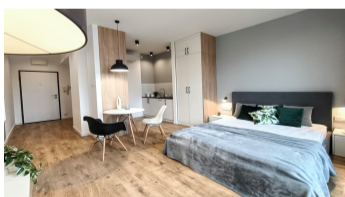

Warszawa, Wola
Flat 30 m²

30 metres | 1 rooms | 4 floor

Sales

Price **635 000 PLN**
price per m² **21 167 PLN**

Offer description:

MODERN STUDIO | FULLY EQUIPPED | RONDO DASZYŃSKIEGO WITHIN WALKING DISTANCE | AIR CONDITIONING
For sale air-conditioned, fully equipped apartment (30 m) ideal for one person or a couple.

APARTMENT: located in an intimate, modern building, on the 4th floor (with elevator), has a south-west exposure with a nice view of the park – Alojzy Pawełka Square. The apartment is very bright and quiet, additionally it is equipped with air conditioning. Despite the proximity of the center, the location ensures peace and quiet. The apartment is fully furnished and equipped, as well as equipped with household appliances (washing machine, refrigerator, dishwasher, microwave). In the comfortable bathroom there is a bathtub with a glass screen and a washbasin with a cabinet under a wide counter.

Ideal investment apartment – currently rented.
Monthly fixed fees for the community – PLN 520.
The apartment is fully owned with a land and mortgage register (no encumbrances).